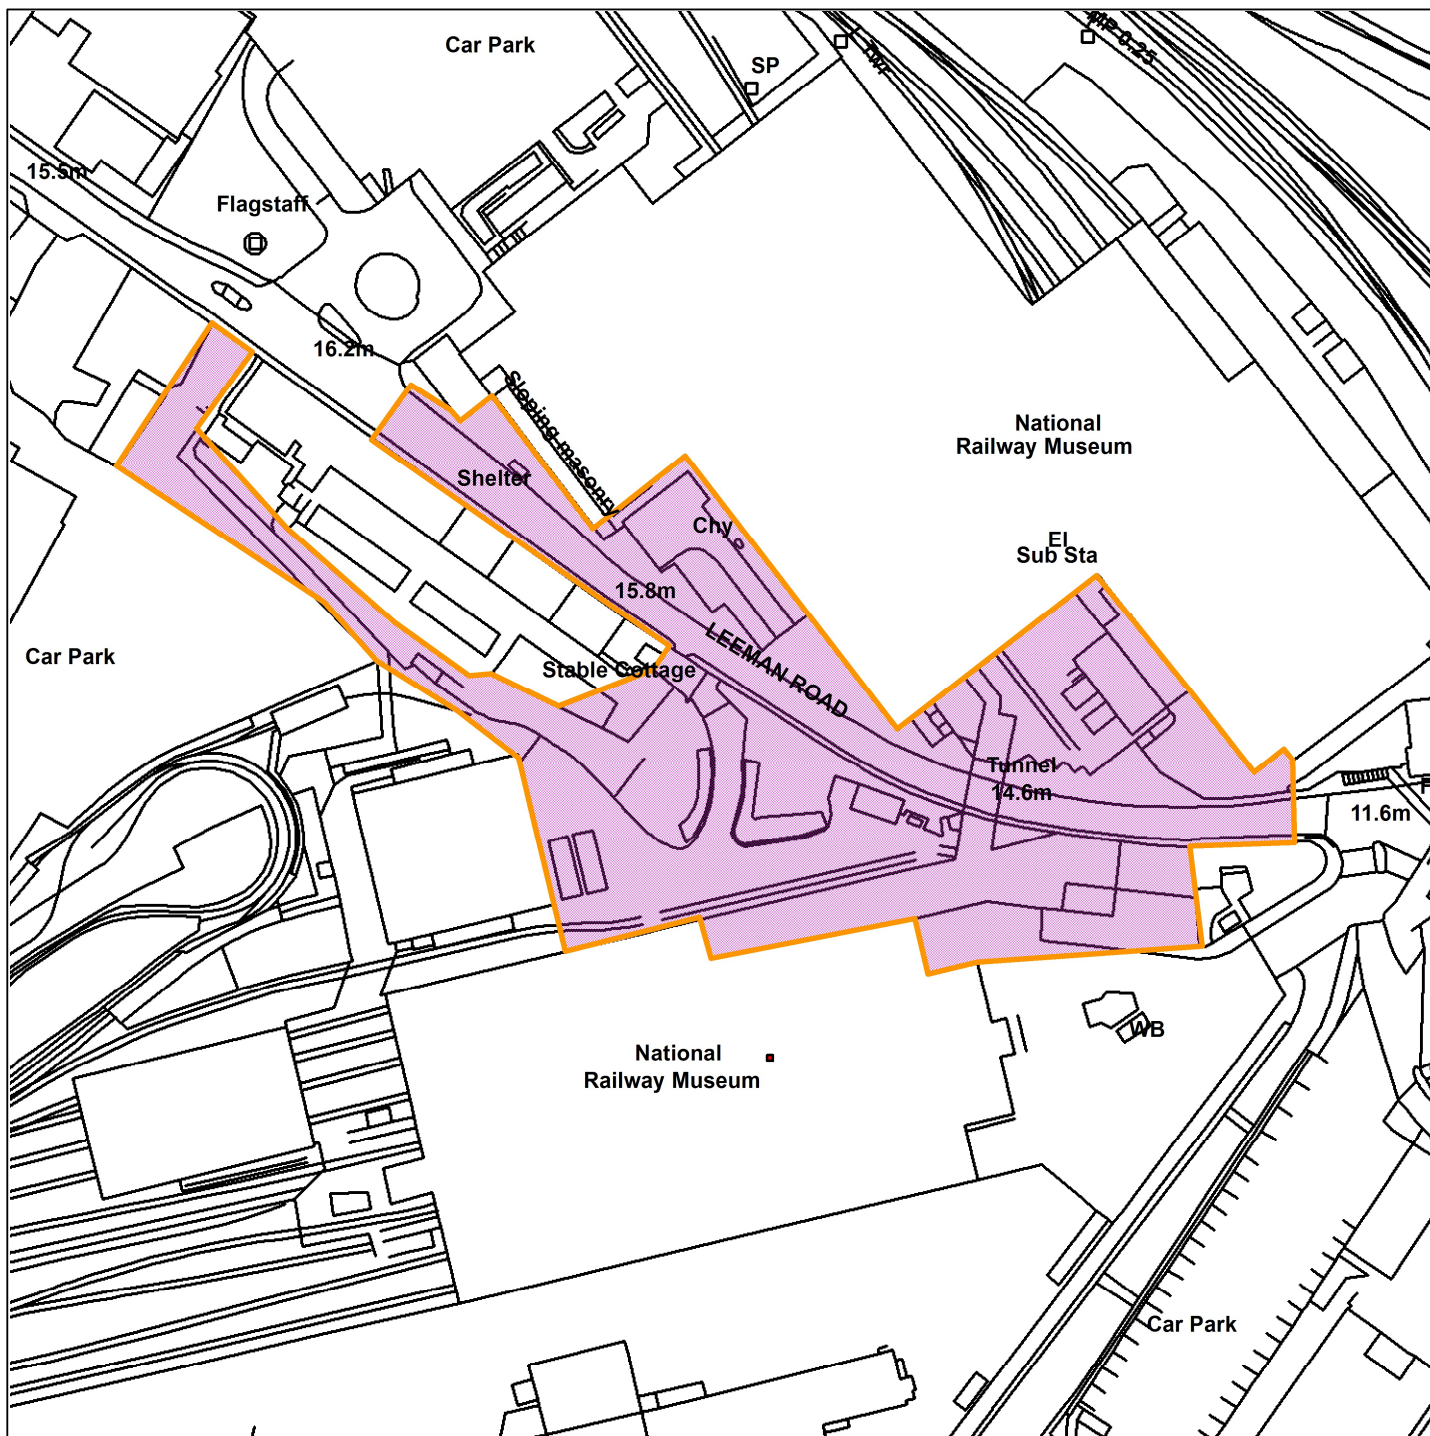

Railway Museum Annexe, Leeman Road

Scale : 1:1526

Reproduced from the Ordnance Survey map with the permission of the Controller of Her Majesty's Stationery Office © Crown Copyright 2012.

Unauthorised reproduction infringes Crown Copyright and may lead to prosecution or civil proceedings.

<b>Organisation</b>	City of York Council
<b>Department</b>	Directorate of Place
<b>Comments</b>	Site Plan
<b>Date</b>	08 June 2022
<b>SLA Number</b>	Not Set